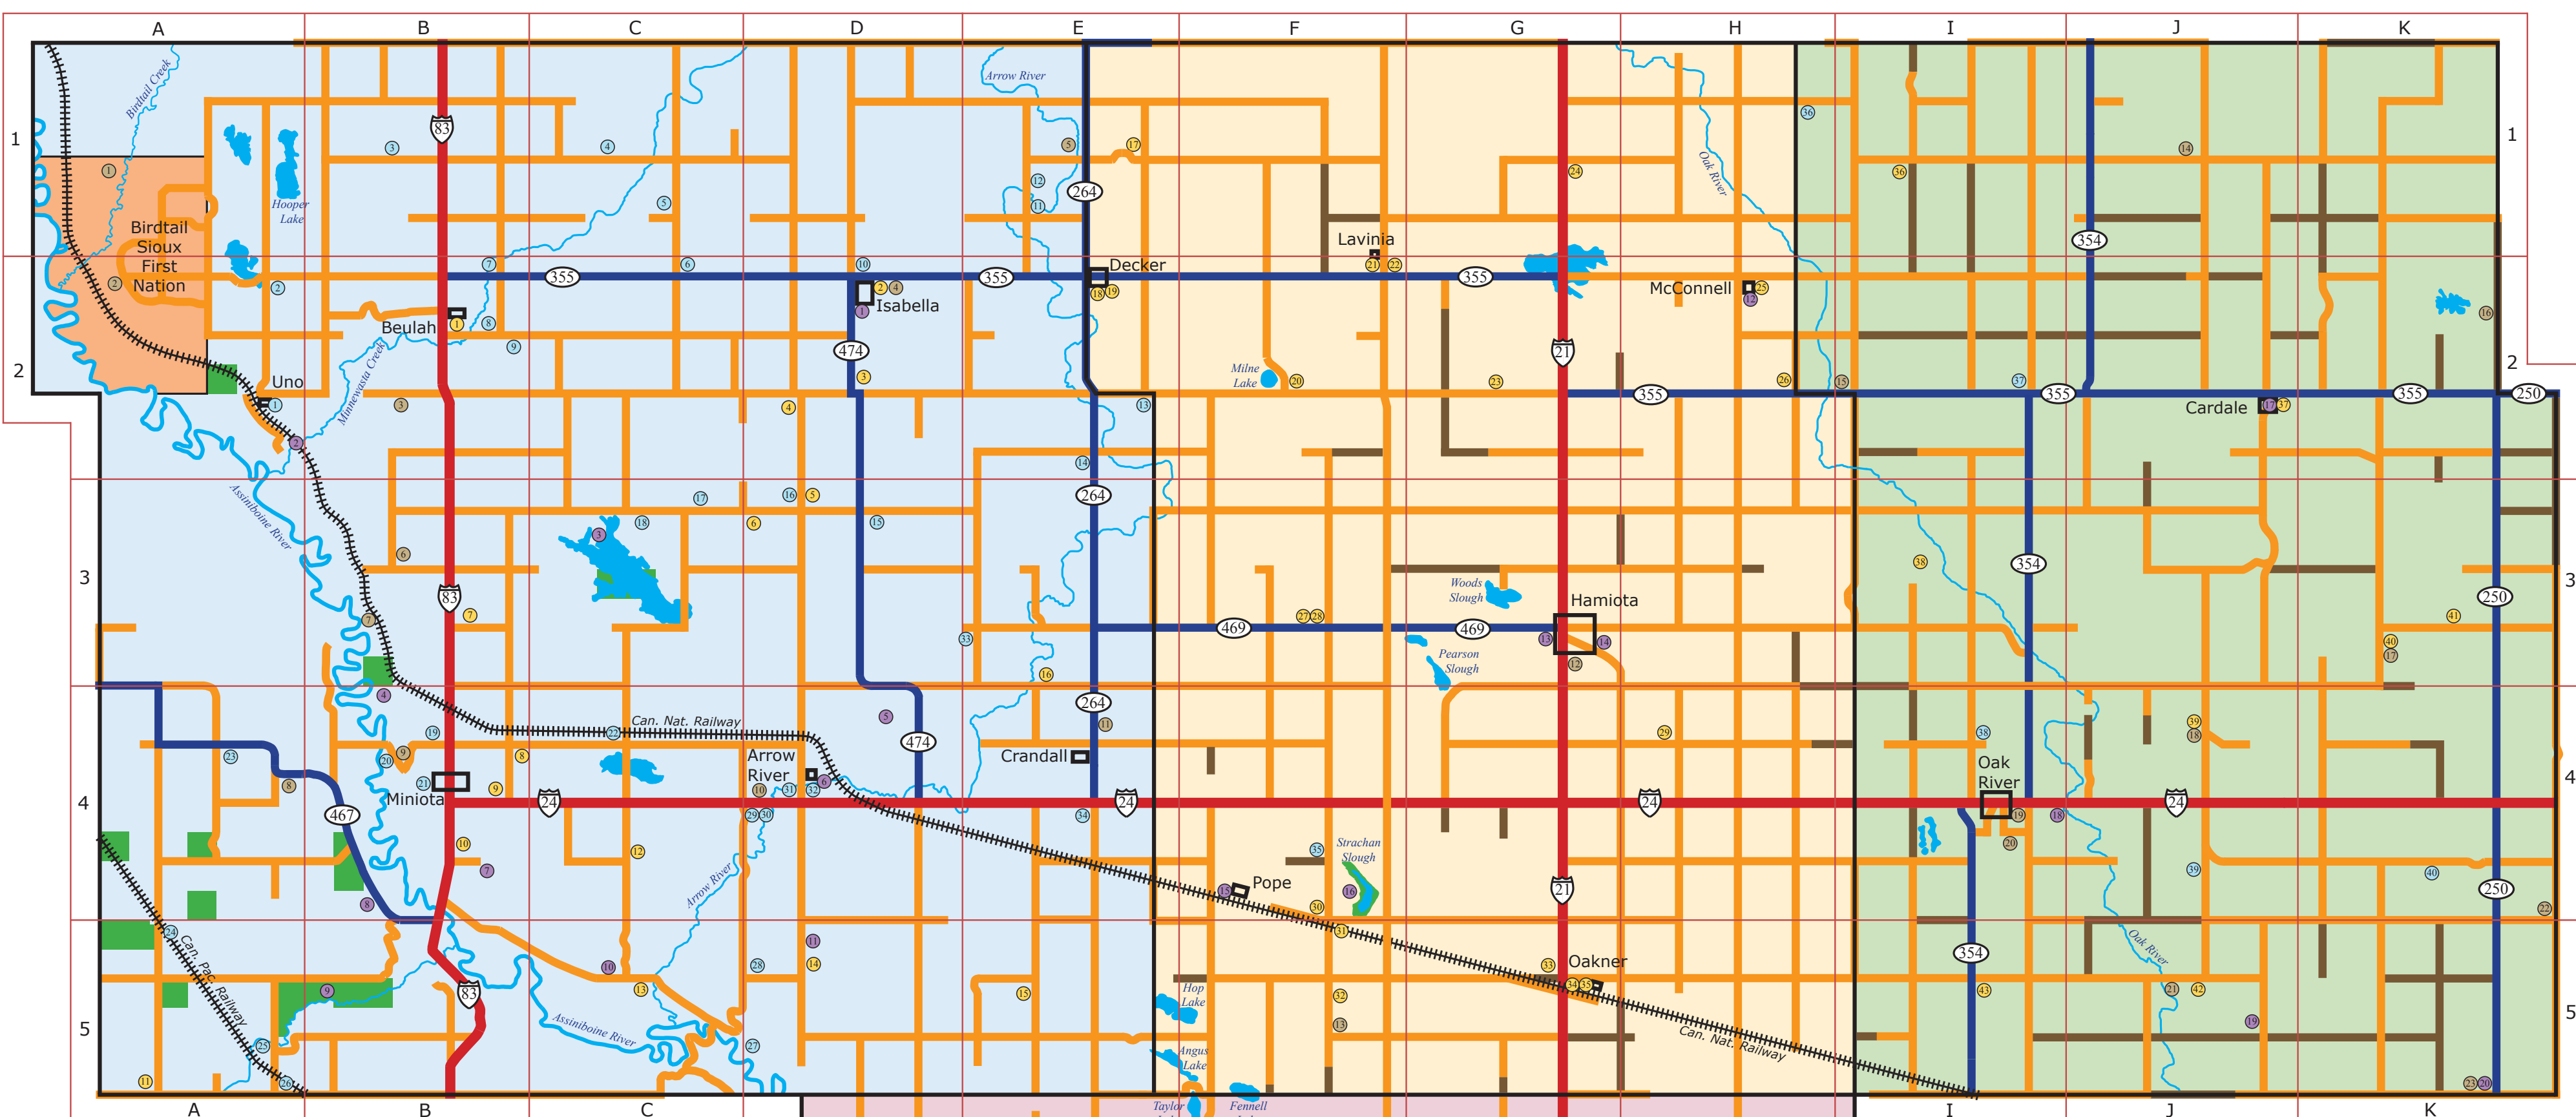

1. **Unnumbered Cairns & Cenotaphs**
2. Miniota School Cairn (in Miniota) B4
   - Miniota Centennial Cairn (in Miniota) B4
   - Miniota Cenotaph (in Miniota) B4
   - Crandall School & Cairn (in Crandall) E4
   - Crandall Fire Bell Cairn (in Crandall) E4
   - Crandall Cenotaph (in Crandall) E4
   - Hamiota Pioneer Cairn (in Hamiota) G3
   - Hamiota Cenotaph (in Hamiota) G3
   - Oak River Cenotaph (in Oak River) I4
   - Lenore School Bell Cairn (in Lenore) F7
   - Lenore Cenotaph (in Lenore) F7
   - Kenton School Cairn (in Kenton) G7