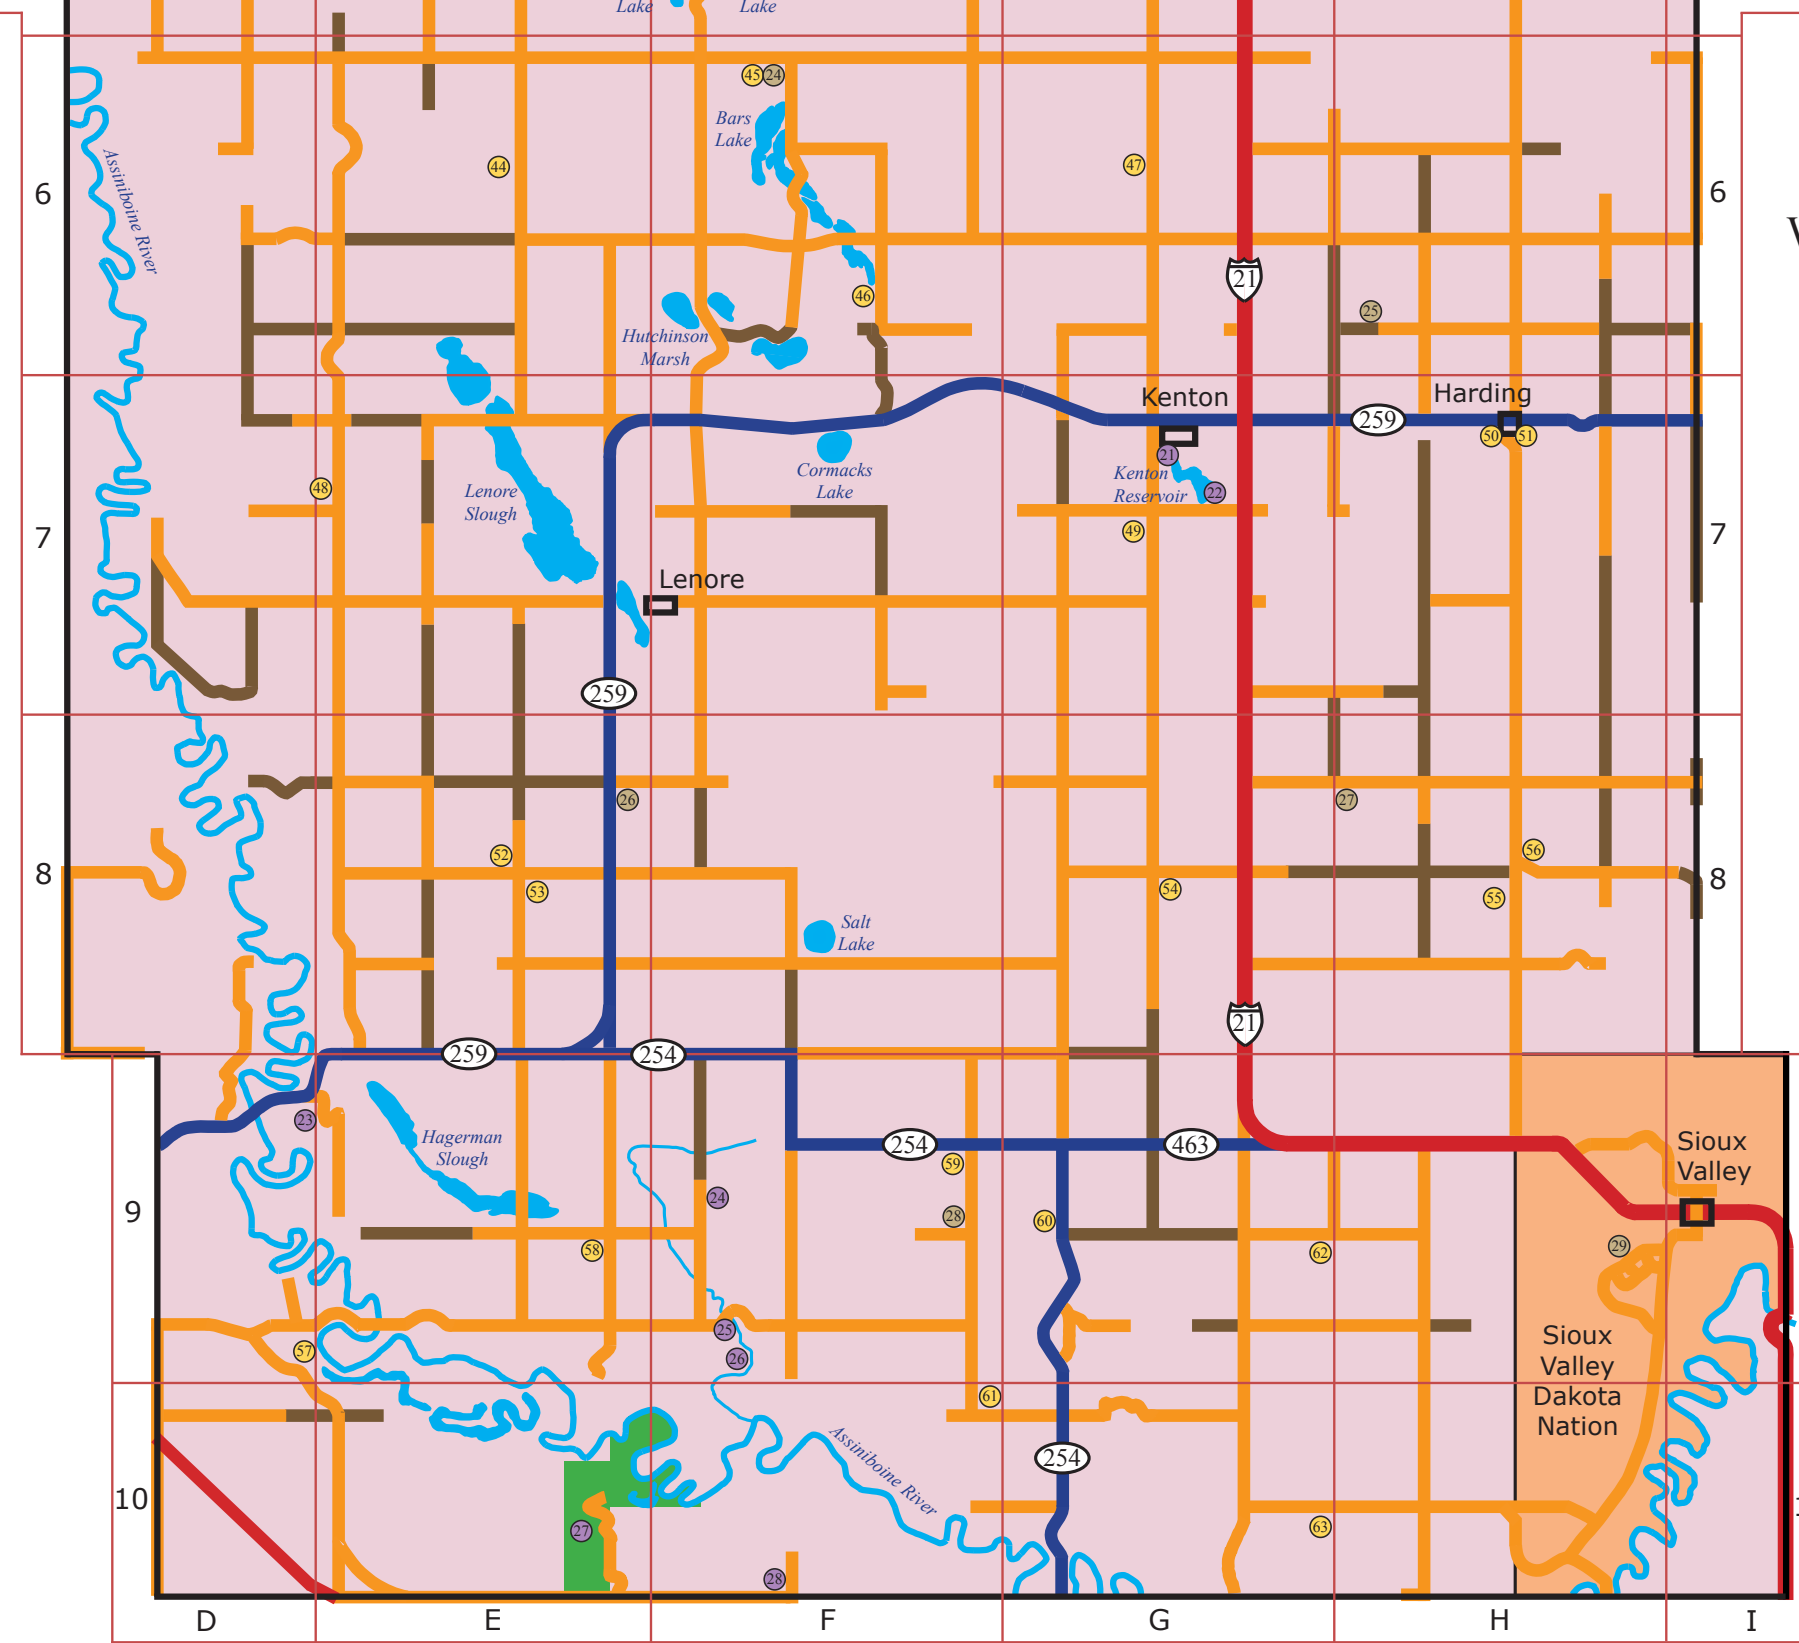

1. **Unnumbered Cairns & Cenotaphs**
2. Miniota School Cairn (in Miniota) B4
   - Miniota Centennial Cairn (in Miniota) B4
   - Miniota Cenotaph (in Miniota) B4
   - Crandall School & Cairn (in Crandall) E4
   - Crandall Fire Bell Cairn (in Crandall) E4
   - Crandall Cenotaph (in Crandall) E4
   - Hamiota Pioneer Cairn (in Hamiota) G3
   - Hamiota Cenotaph (in Hamiota) G3
   - Oak River Cenotaph (in Oak River) I4
   - Lenore School Bell Cairn (in Lenore) F7
   - Lenore Cenotaph (in Lenore) F7
   - Kenton School Cairn (in Kenton) G7