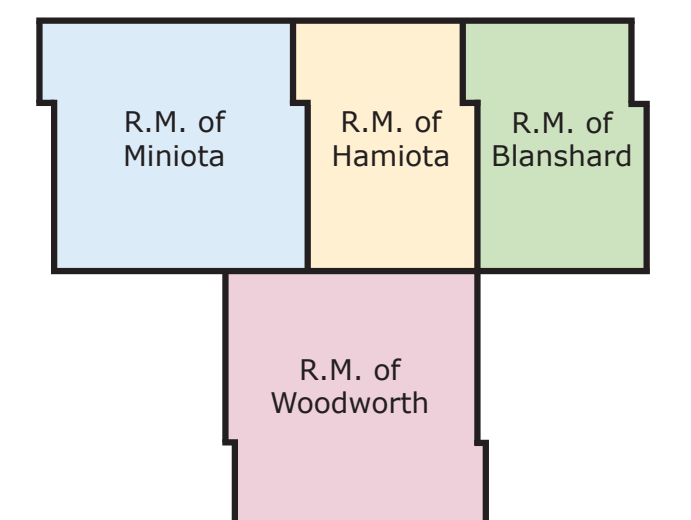

Funded by the Rural Municipalities of Miniota, Hamiota, Blanshard and Woodworth; the Town of Hamiota; and the Southwest Regional Development Corporation

Concept by the Midwest Recreation District
Cover photo courtesy of Little Valley Quarter Horses
Town maps courtesy of the Manitoba Land Initiative
District map and general layout by Kent English

NOT RESPONSIBLE FOR ANY ERRORS OR OMISSIONS